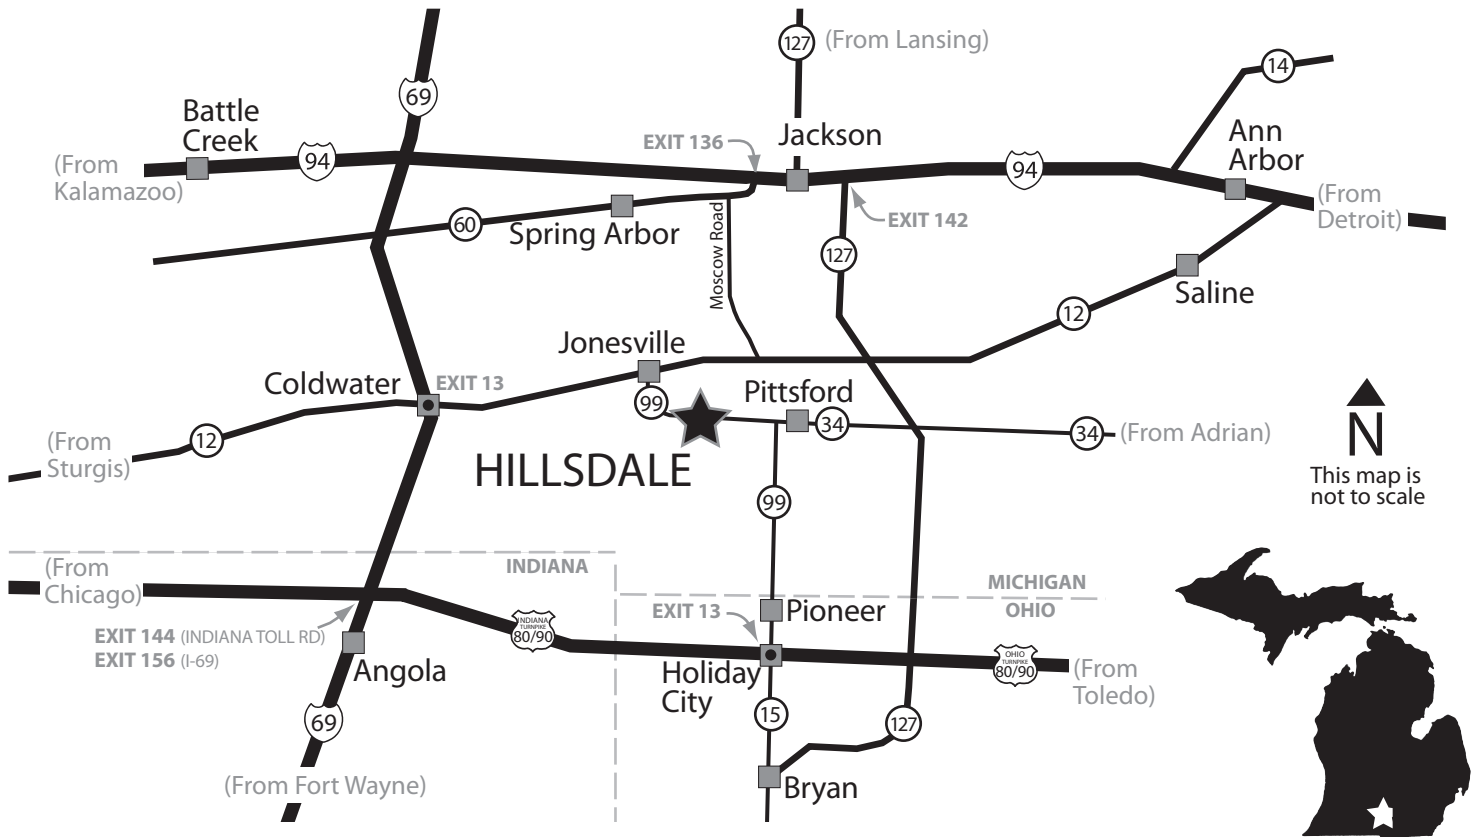

FINDING YOUR WAY TO HILLSDALE

ACCOMMODATIONS for your stay at Hillsdale College can be found at many of the hotels, motels, and inns in the local area: (area code 517 unless indicated)

HILLSDALE

Dow Conference Center (on campus)	437-3311
Days Inn	439-3297
Hillsdale Motel	437-3389

JONESVILLE (5 min. away)

* Rooms at Grayfield	849-9580
* Munro House	849-9292
America's Best Value Motel	849-2137

PITTSFORD (15 min. away)

* The Rocking Horse Inn.. 523-3826

COLDWATER (25 min. away)

* Chicago Pike Inn	279-8744
Comfort Inn	278-2017
Hampton Inn	279-8744
Holiday Inn Express ...	279-0900
Red Roof Inn	279-1199
Super 8	278-8833

JACKSON (40 min. away)

Baymont Inn	789-6000
* The Claddagh	768-1000

JACKSON (cont.)

Holiday Inn	789-9600
Country Inn & Suites ..	788-6400
Fairfield Inn	784-7877

HOLIDAY CITY, OHIO I-80/90

OHIO TURNPIKE EXIT 13

(30 min. away)	
Holiday Inn Express	
& Suites	(419) 485-0008
Ramada Inn	
& Suites	(419) 485-5555

* BED AND BREAKFAST

Hillsdale is 90 miles west of Detroit, 70 miles northwest of Toledo, and 200 miles east of Chicago.

FROM DETROIT: Take I-94 West to US-127 South (Exit 142). Proceed about 20 miles and turn right on US-12 West. Take US-12 West about 16 miles to Jonesville. Continue through downtown Jonesville and turn left onto M-99 South. Proceed about four miles to the third stoplight and turn left onto Fayette Street. Go to the flashing stoplight at Hillsdale Street and turn left. Follow the blue signs to campus.

FROM TOLEDO: Take I-80/90 West to Ohio St. Rte. 15 (Exit 13) and proceed north toward Pioneer. The road number will change to M-99 at the Michigan border, and about 12 miles north will appear to end at a flashing red light. Turn left, and continue on M-99 for about five miles into Hillsdale. Proceed through downtown to the third traffic light and turn left onto Carleton Street (you need to be in the left lane). At the next light, turn right onto West St. and head north four blocks to main campus.

FROM CHICAGO: Take I-80/90 East to Angola, Indiana (Exit 144). Follow I-69 North about ten miles to Coldwater (Exit 13) and take US-12 East. Proceed straight through Quincy and Allen. In Jonesville, turn right onto M-99 South. Proceed about four miles to the third stoplight in Hillsdale. Turn left onto Fayette Street. Go to the flashing stoplight on Hillsdale Street and turn left. Follow the blue signs to campus.

HILLSDALE COLLEGE

Produced by Hillsdale College Publications, September 2011