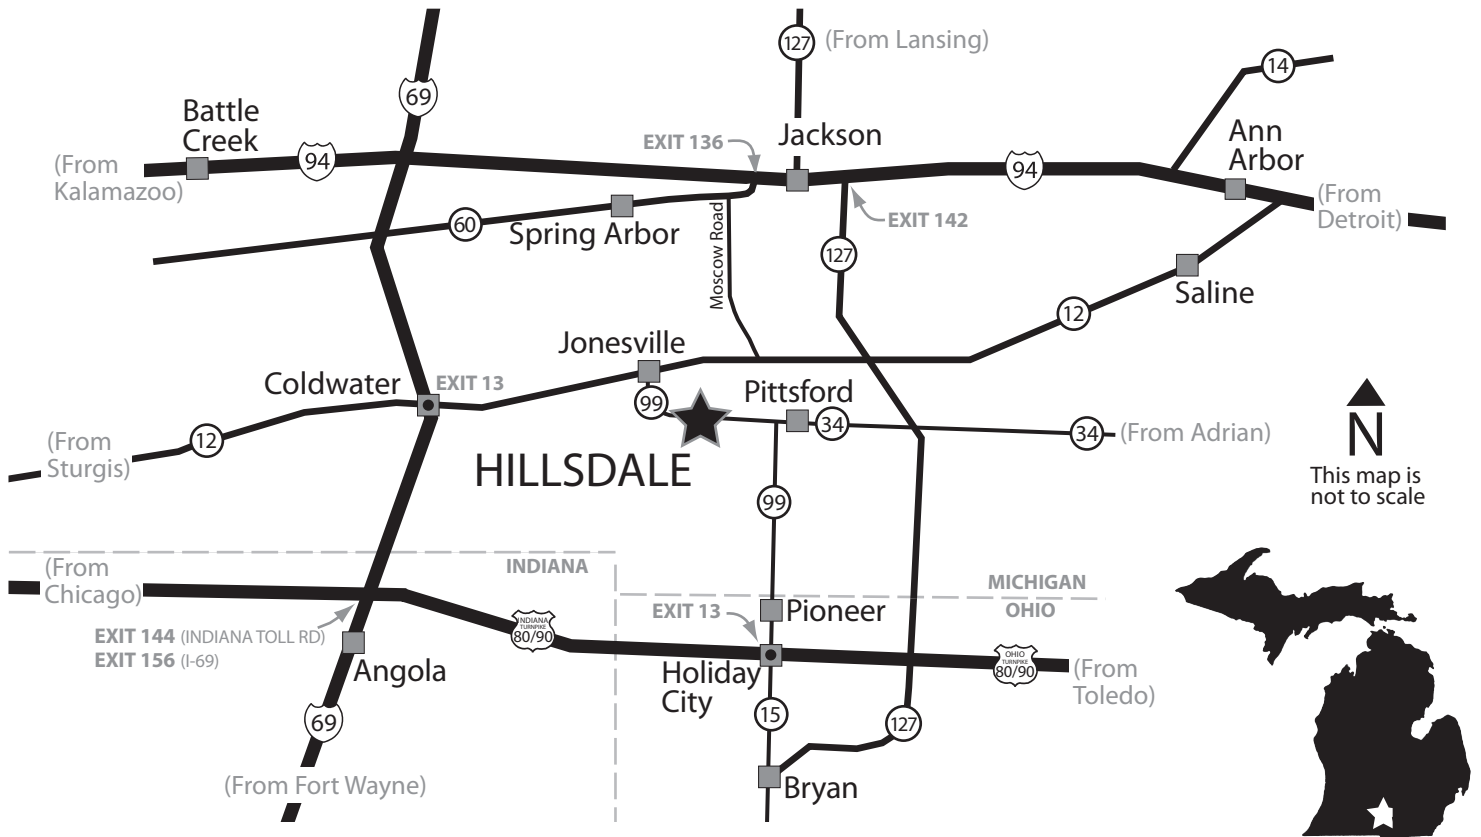

FINDING YOUR WAY TO HILLSDALE

ACCOMMODATIONS for your stay at Hillsdale College can be found at many of the hotels, motels, and inns in the local area: (area code 517 unless indicated)

HILLSDALE

Dow Conference Center (on campus)	437-3311
Days Inn	439-3297
Hillsdale Motel	437-3389

JONESVILLE (5 min. away)

* Rooms at Grayfield	849-9580
* Munro House	849-9292
America's Best Value Motel	849-2137

PITTSFORD (15 min. away)

* The Rocking Horse Inn.. 523-3826

COLDWATER (25 min. away)

* Chicago Pike Inn	279-8744
Comfort Inn	278-2017
Hampton Inn	279-8744
Holiday Inn Express ...	279-0900
Red Roof Inn	279-1199
Super 8	278-8833

JACKSON (40 min. away)

Baymont Inn	789-6000
* The Claddagh	768-1000

JACKSON (cont.)

Holiday Inn	789-9600
Country Inn & Suites ..	788-6400
Fairfield Inn	784-7877

HOLIDAY CITY, OHIO I-80/90

OHIO TURNPIKE EXIT 13

(30 min. away)

Holiday Inn Express & Suites	(419) 485-0008
Ramada Inn & Suites	(419) 485-5555

* BED AND BREAKFAST

Hillsdale is 90 miles west of Detroit, 70 miles northwest of Toledo, and 200 miles east of Chicago.

FROM DETROIT: Take I-94 West to US-127 South (Exit 142). Proceed about 20 miles and turn right on US-12 West. Take US-12 West about 16 miles to Jonesville. Continue through downtown Jonesville and turn left onto M-99 South. Proceed about four miles to the third stoplight and turn left onto Fayette Street. Go to the flashing stoplight at Hillsdale Street and turn left. Follow the blue signs to campus.

FROM TOLEDO: Take I-80/90 West to Ohio St. Rte. 15 (Exit 13) and proceed north toward Pioneer. The road number will change to M-99 at the Michigan border, and about 12 miles north will appear to end at a flashing red light. Turn left, and continue on M-99 for about five miles into Hillsdale. Proceed through downtown to the third traffic light and turn left onto Carleton Street (you need to be in the left lane). At the next light, turn right onto West St. and head north four blocks to main campus.

FROM CHICAGO: Take I-80/90 East to Angola, Indiana (Exit 144). Follow I-69 North about ten miles to Coldwater (Exit 13) and take US-12 East. Proceed straight through Quincy and Allen. In Jonesville, turn right onto M-99 South. Proceed about four miles to the third stoplight in Hillsdale. Turn left onto Fayette Street. Go to the flashing stoplight on Hillsdale Street and turn left. Follow the blue signs to campus.

HILLSDALE COLLEGE

Produced by Hillsdale College Publications, September 2011