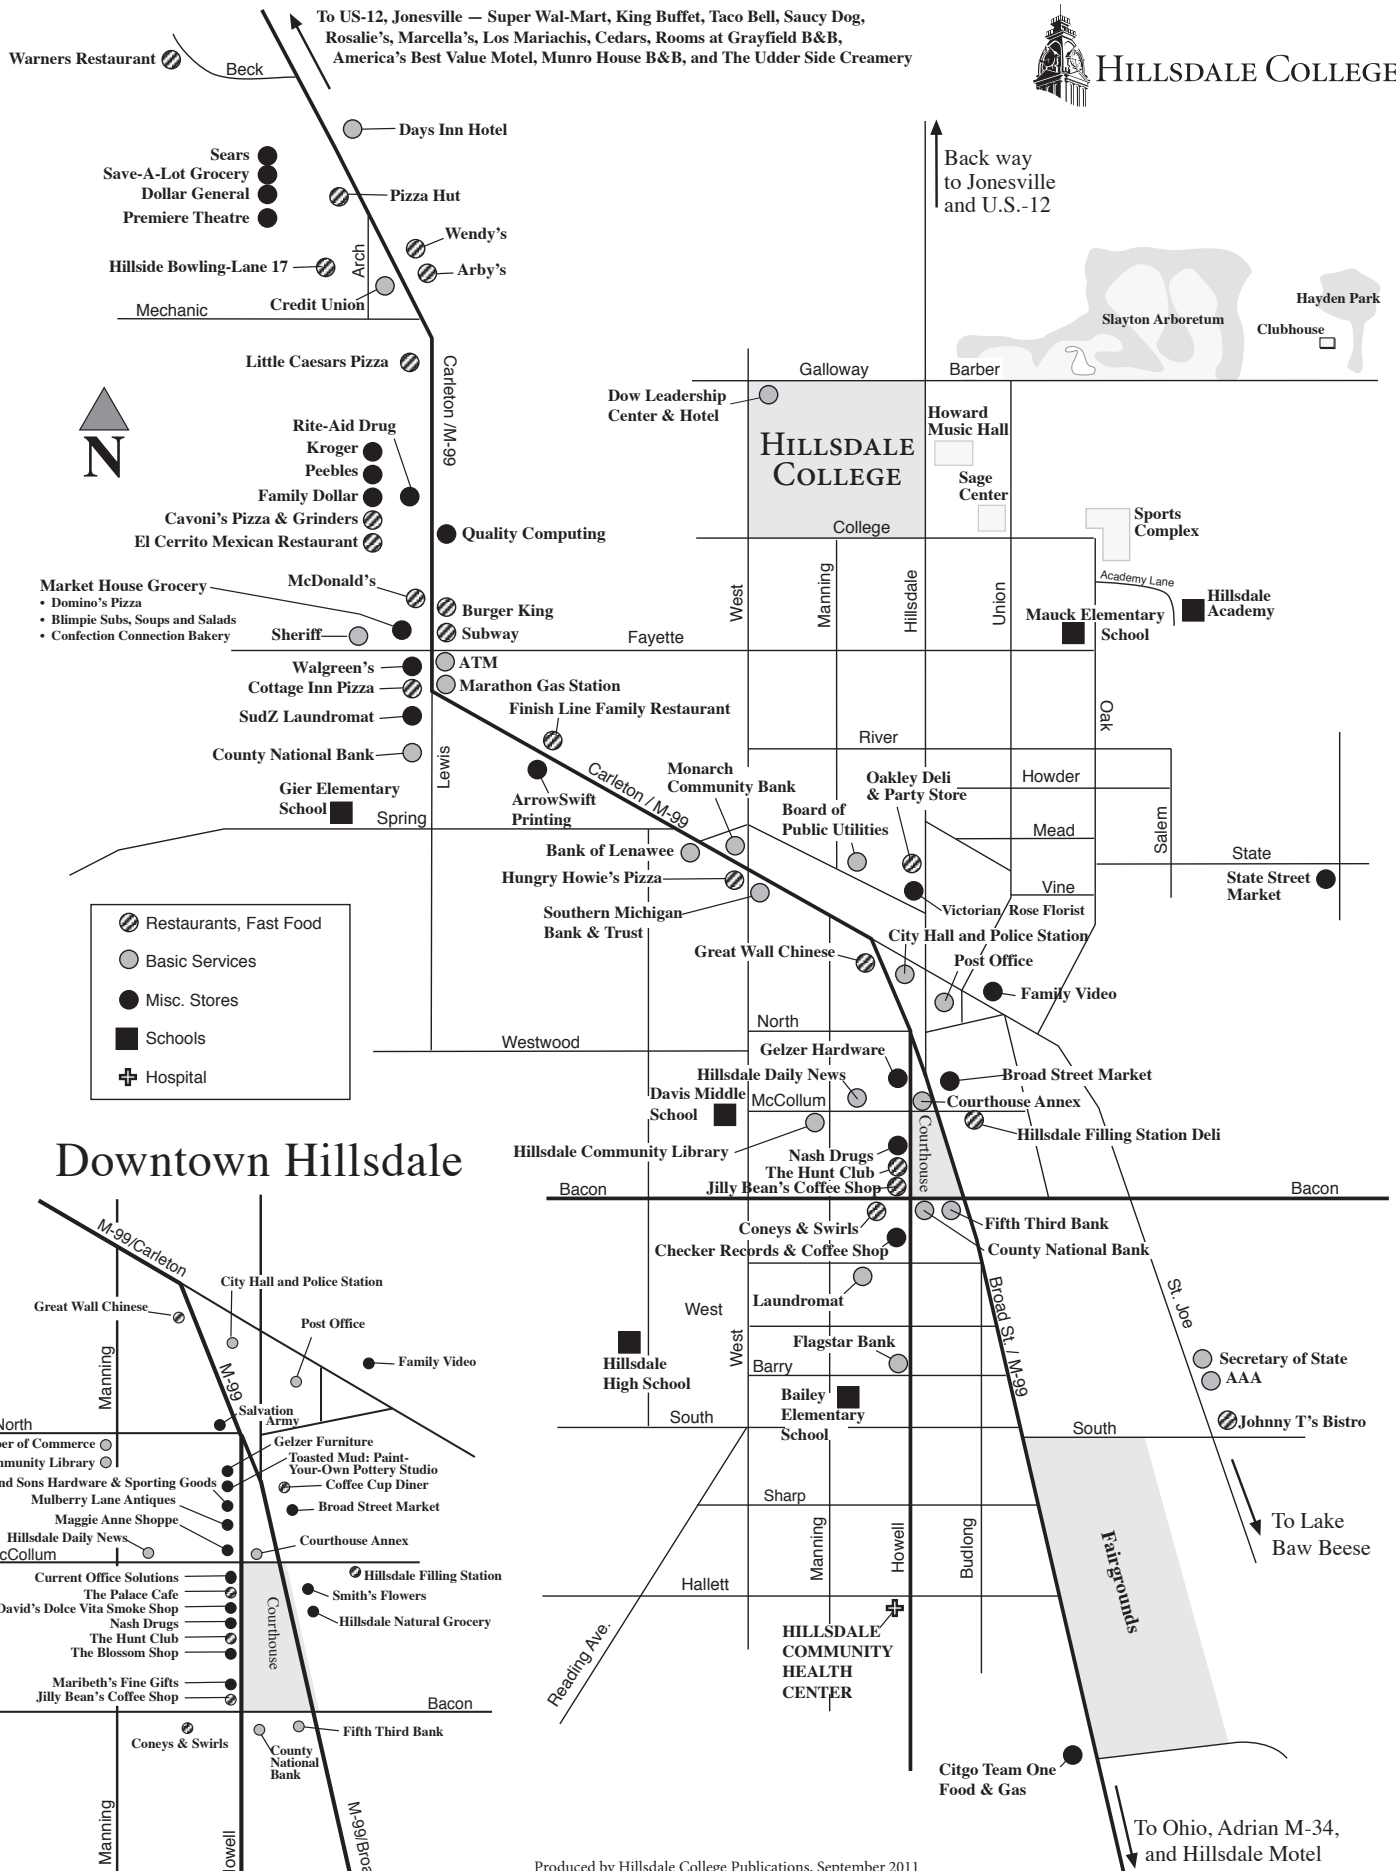

HILLSDALE-AREA BASIC SERVICES MAP

HILLSDALE COLLEGE

To US-12, Jonesville — Super Wal-Mart, King Buffet, Taco Bell, Saucy Dog, Rosalie's, Marcella's, Los Mariachis, Cedars, Rooms at Grayfield B&B, America's Best Value Motel, Munro House B&B, and The Udder Side Creamery

Back way to Jonesville and U.S.-12

Downtown Hillsdale

Produced by Hillsdale College Publications, September 2011